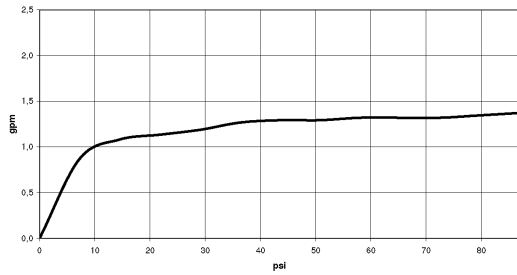

Sink - VAIA

Single-lever lavatory mixer with extended shank without drain - polished chrome

Article number: 33 534 809-00 0010

- 7-7/8" Projection
- Swiveling spout 360°
- Round aerated stream
- Total height 16-1/4"
- Height to aerator/spout outlet 12-1/2"
- 1-3/8" hole diameter
- 2 x pressure hose with 3/8" compression fitting
- Water flow rate limited to max. 1.2 gpm
- lead-free
- (ADA)
- For combination with vessel sinks.

polished chrome

Dimensional drawing

All dimensions in mm / inch = mm x 0,0394

Model/program/technical modifications and error excepted
For more information see: www.dornbracht.com + 49 (0) 2371 433-460 mail@dornbrachtgroup.de

Sink - VAIA

Single-lever lavatory mixer with extended shank without drain - polished chrome

Article number: 33 534 809-00 0010

Flow rate chart

Sink - VAIA

Single-lever lavatory mixer with extended shank without drain - polished chrome