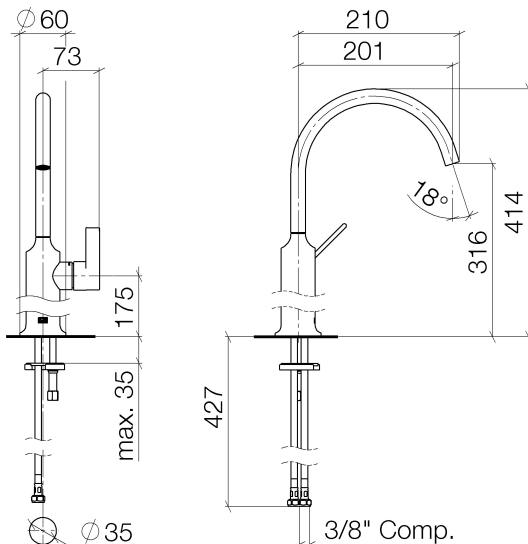

Sink - VAIA

Single-lever lavatory mixer with extended shank without drain - polished chrome

Article number: 33 534 809-00 0010

- 7-7/8" Projection
- Swiveling spout 360°
- Round aerated stream
- Total height 16-1/4"
- Height to aerator/spout outlet 12-1/2"
- 1-3/8" hole diameter
- 2 x pressure hose with 3/8" compression fitting
- Water flow rate limited to max. 1.2 gpm
- lead-free
- (ADA)
- For combination with vessel sinks.

polished chrome

Dimensional drawing

All dimensions in mm / inch = mm x 0,0394

Model/program/technical modifications and error excepted
For more information see: www.dornbracht.com + 49 (0) 2371 433-460 mail@dornbrachtgroup.de

Sink - VAIA

Single-lever lavatory mixer with extended shank without drain - polished chrome

Article number: 33 534 809-00 0010

Flow rate chart

Sink - VAIA

Single-lever lavatory mixer with extended shank without drain - polished chrome